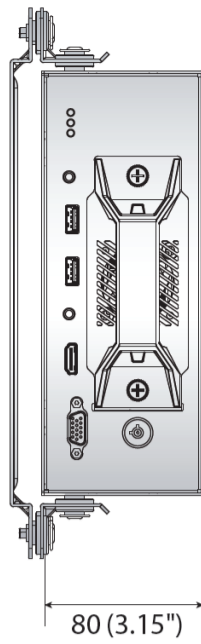

Operating Temperature / Humidity

- -25 to +55 °C(-13 to +131 °F) : HDD installed

Humidity

- 20% - 85% RH

Power Supply

- 9 - 36V DC
 - Battery power detection & Low power limit setup
- Power Consumption
 - Max. 83W
- PoE Budget
 - Max. 32W

Certification

- EN-50155, EN-50121-3, EN-61373

Weight

- Approx. 3.4Kg (7.5lb, without HDD)

Dimensions

Accessories

- Control Box

- GPS Antenna