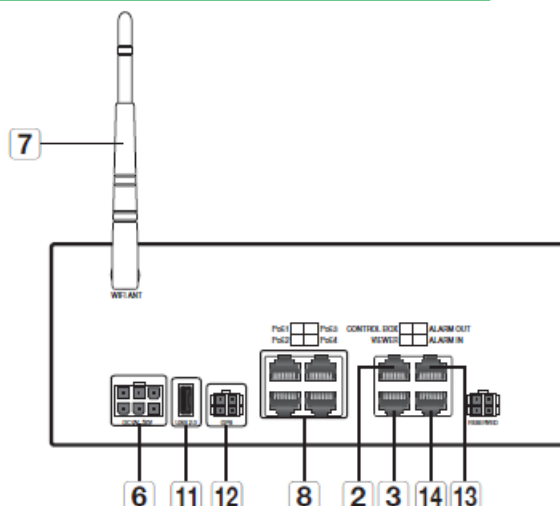

Ark-DVR 4CH

Ark Vision Systems

Ark-DVR 4CH

Article number : 3040024

Key Facts

- **4-channel** mobile network video recorder
- Up to 4 channels, **up to 8 MP** supported
- **H.265, H.264, MJPEG** compression
- **Max. 50 Mbit/s** recording
- Plug & Play with **4 PoE connectors**
- **2 SATA slots** (front swap)
- **Max. 4 TB** (SSD)
- **Max. 2 TB** (HDD)

Connector

3. 3x LED (Power, Rec, Alarm)
4. 1x Audio
5. 1x HDMI Up to 4K (3840 x 2160)
6. 1x VGA Max. 1080p
7. 2x USB (USB 2.0, USB 3.0)
9. 1x HDD Key Lock
10. 1x Service Console

2. 1x Control Box Connection RJ45
3. 1x Viewer RJ45 (100Mbps)
6. 1x Power Supply 9-36V DC
7. 1x Wifi Antenna
8. 4x Camera Input RJ45 PoE (100Mbps)
11. 1x USB 2.0
12. 1x GPS
13. 1x Alarm Ausgang RJ45
14. 1x Alarm Eingang RJ45