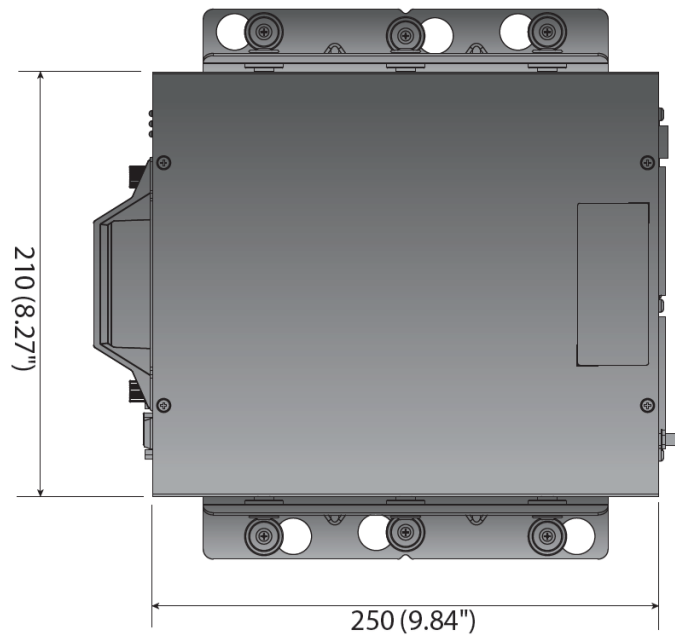

Certification

- EN-50155, EN-50121-3, EN-61373

Weight

- Approx. 3.4Kg (7.5lb, without HDD)

Dimensions

Accessories

- Control Box

- GPS Antenna