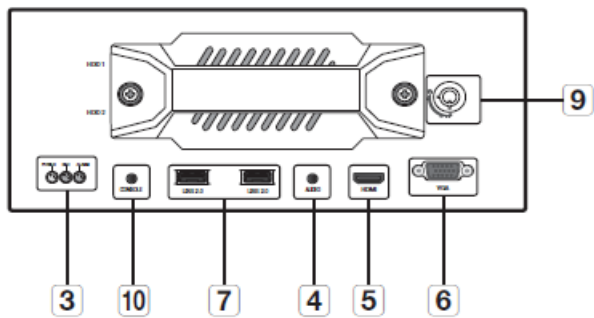

Ark-DVR 4CH

Ark Vision Systems

Ark-DVR 4CH

Article number : 3040024

Key Facts

- **4-channel** mobile network video recorder
- Up to 4 channels, **up to 8 MP** supported
- **H.265, H.264, MJPEG** compression
- **Max. 50 Mbit/s** recording
- Plug & Play with **4 PoE connectors**
- **2 SATA slots** (front swap)
- **Max. 4 TB** (SSD)
- **Max. 2 TB** (HDD)

Connector

3. 3x LED (Power, Rec, Alarm)
4. 1x Audio
5. 1x HDMI Up to 4K (3840 x 2160)
6. 1x VGA Max. 1080p
7. 2x USB (USB 2.0, USB 3.0)
9. 1x HDD Key Lock
10. 1x Service Console

2. 1x Control Box Connection RJ45
3. 1x Viewer RJ45 (100Mbps)
6. 1x Power Supply 9-36V DC
7. 1x Wifi Antenna
8. 4x Camera Input RJ45 PoE (100Mbps)
11. 1x USB 2.0
12. 1x GPS
13. 1x Alarm Ausgang RJ45
14. 1x Alarm Eingang RJ45

Technical specifications

Input

- Max. 4Channel (4 PoE, RJ45)

Resolution

- CIF - 8MP

Protokol

- Wisenet (SUNAPI), ONVIF

Multi-Channel Display